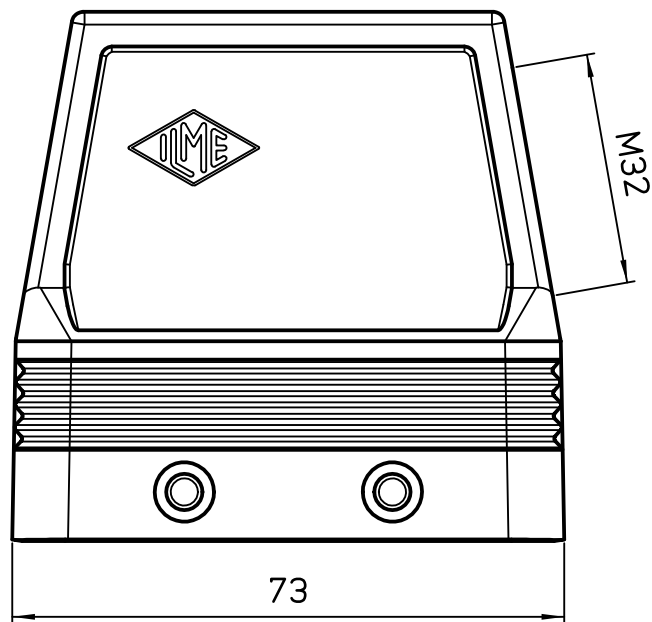

Diritti riservati All rights reserved

1

2

3

REV.	DATE	SIGNATURE		
		Dimensions in mm	Simplified representation with dimensions without tolerance	
Original Size A4			MFOR 10.32	Scale 1:1
Date 19/09/22			Hood with pegs, size "57.27", high construction, side entry M32, 180 °C	
Sign. S.Diasparra				