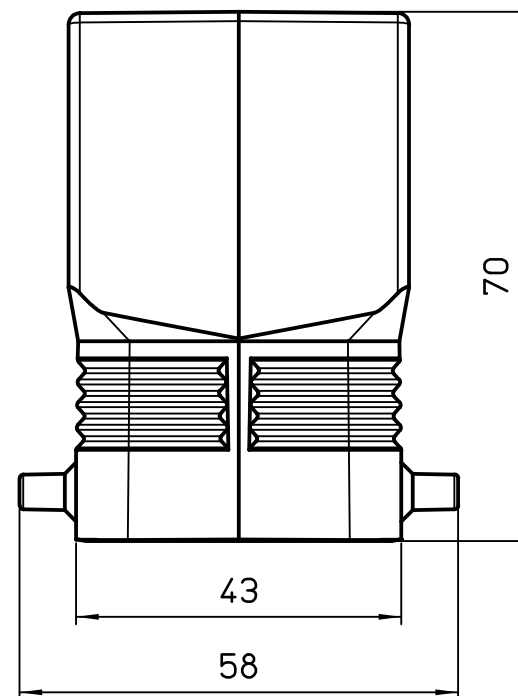

Diritti riservati All rights reserved

1

2

3

REV.	DATE	SIGNATURE		
		Dimensions in mm	Simplified representation with dimensions without tolerance	
Original Size A4			MFOR 10.32	Scale 1:1
Date 19/09/22			Hood with pegs, size "57.27", high construction, side entry M32, 180 °C	
Sign. S.Diasparra				